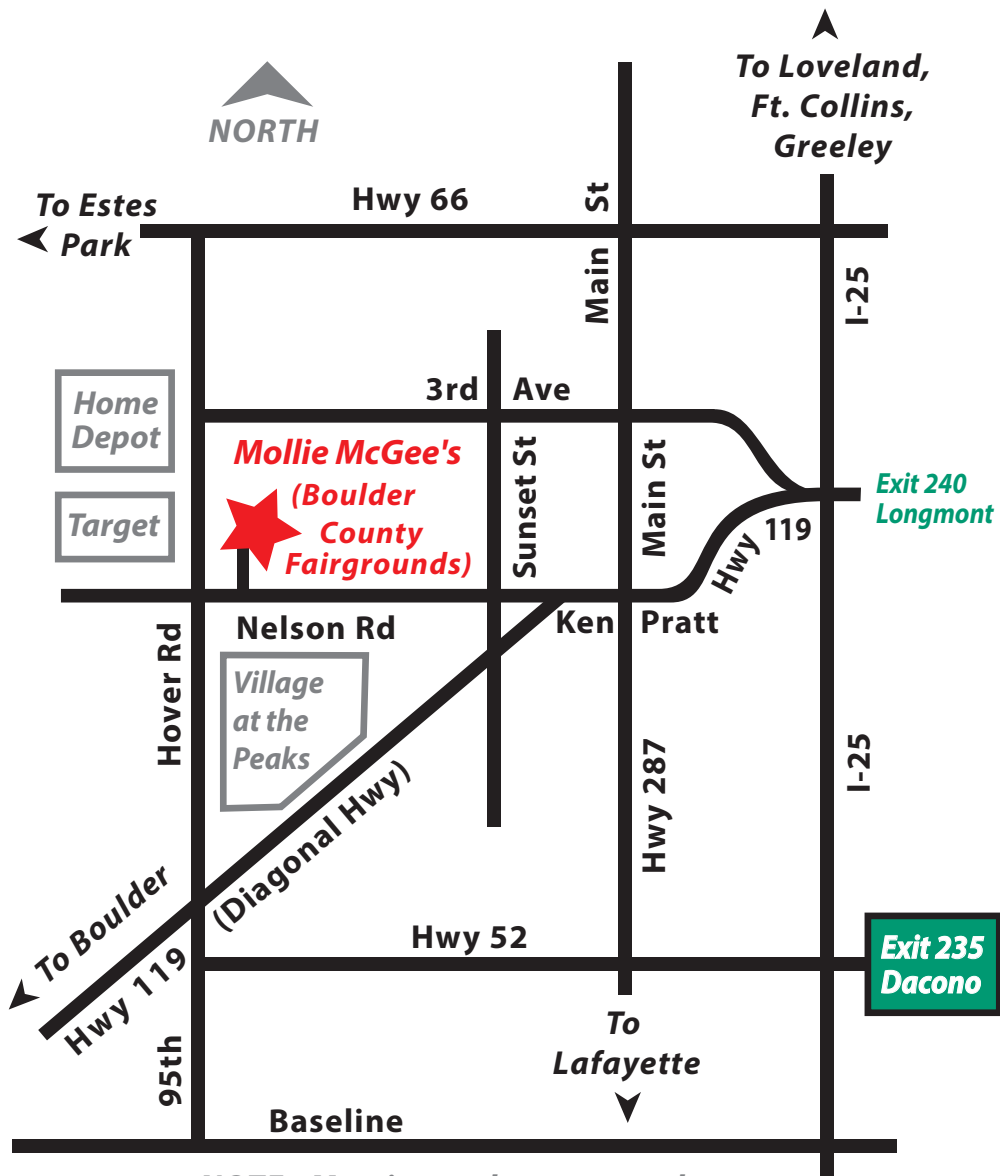

I-25 from Denver: Take Exit 235 (Hwy 52/Dacono). Go 8 mi. west on Hwy 52. Turn right on 95th St. & go 3 mi. to S. Hover Rd. continue 1.5 mi. Turn right on Nelson Rd.

Mollie McGee's is at Boulder County Fairground's Exhibit Building. 9595 Nelson Rd., Longmont, CO. North of Village at the Peaks and east of Home Depot and Target.

NOTE: Map is not drawn to scale.